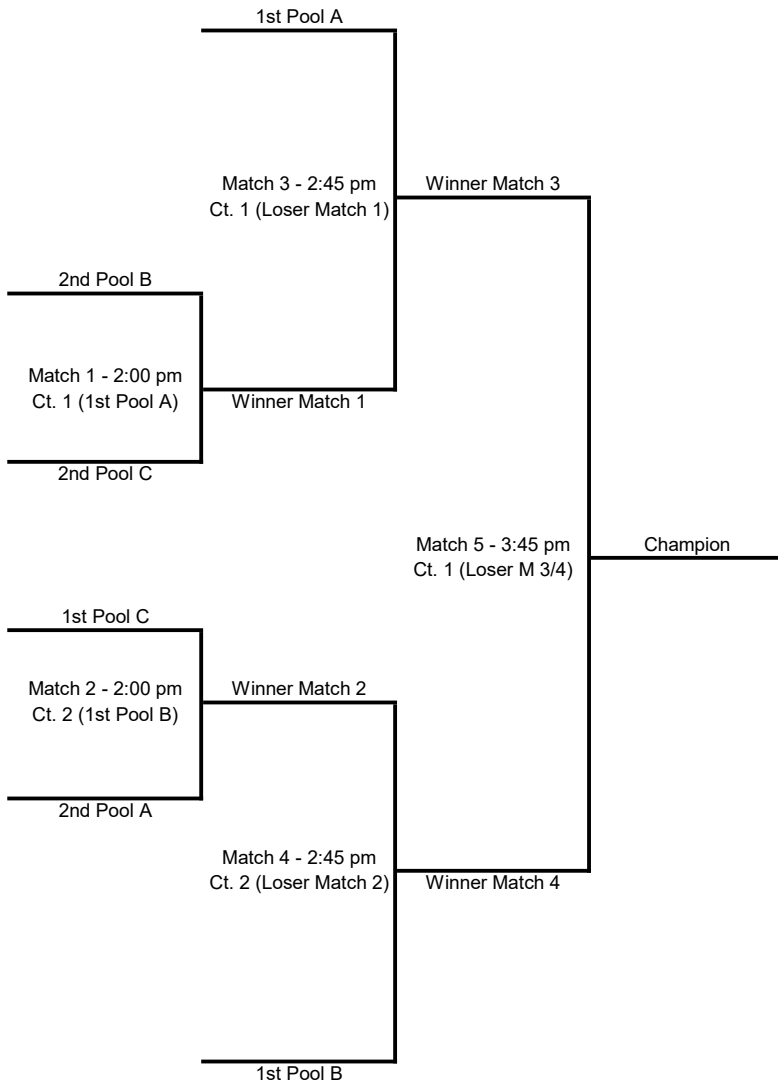

Officiating Team in ( )

QUARTERFINALS 1 GAME TO 25 PTS

SEMI FINALS AND FINALS 2 OUT 3 GAMES

**Playoff Times are approx. Playoffs begin as soon as pool play ends.
In some cases playoffs will begin before pool play ends.**