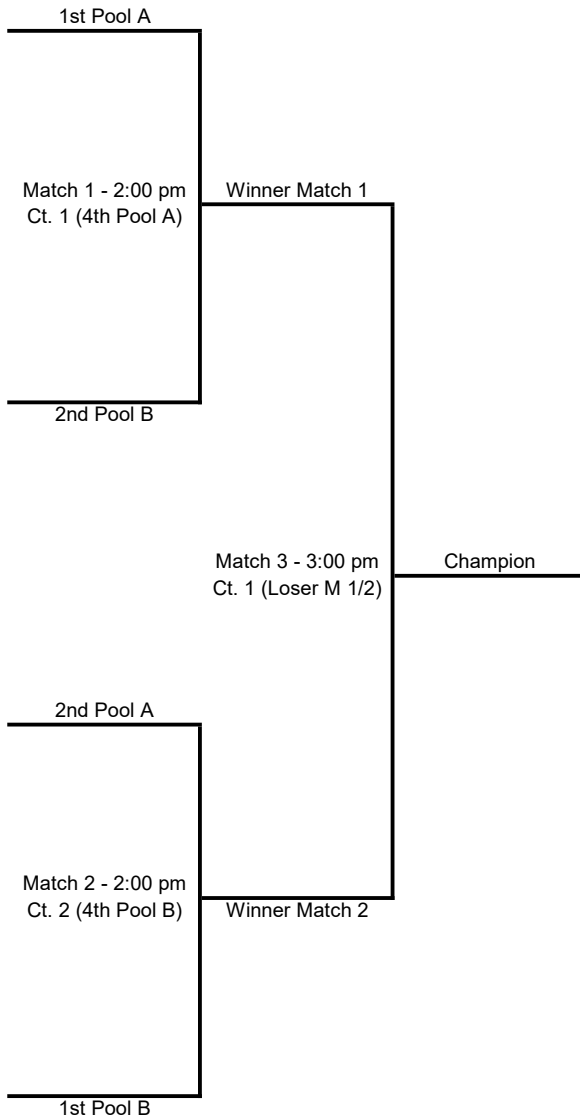

All Pool Play Matches are 2 out of 3 format. (Games 1 and 2 to 25 points. Game 3 to 15 points. All games NO CAP)

All reffing teams must supply a R2, (2) Linespeople, Scorekeeper, and Libero Tracker.

Warm Up's will be 2-4-4.

Top (2) Teams in each Pools will make Playoffs.

Playoffs- The Semi's and Finals are normal 2 out of 3 format.

NO FOOD OR DRINKS to be brought into the gym. Gatorade and water are OK in bench area ONLY!

No Coolers or outside food/beverages may be brought into Palos Courts.

Please keep girls out of areas marked KEEP OUT!

These areas include; Track Area, Racquetball Cts. and Tennis Area.

Girls found in any of these areas will be removed from the tournament.

ABSOLUTELY NO PARKING IN THE MAMA VESUVIO'S PARKING LOT!!!!

GOOD LUCK!!!!

**MAR 2ND GIRLS 18/17'S
PLAYOFFS**

Officiating Team in ()

SEMI FINALS AND FINALS 2 OUT 3 GAMES

Playoff Times are approx. Playoffs begin as soon as pool play ends.
In some cases playoffs will begin before pool play ends.