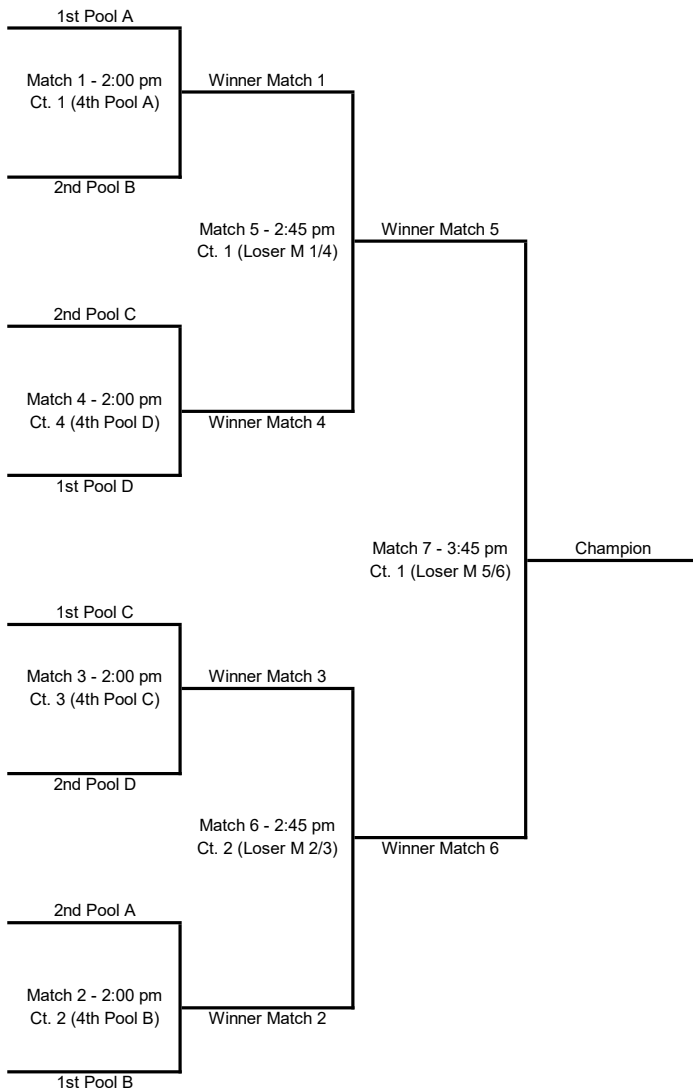

**No Coolers or outside food/beverages may be brought into Palos Courts.**

Please keep girls out of areas marked KEEP OUT!

These areas include; Track Area, Racquetball Cts., and Tennis Area.

Girls found in any of these areas will be removed from the tournament.

**ABSOLUTELY NO PARKING IN THE MAMA VESUVIO'S PARKING LOT!!!!**

**GOOD LUCK!!!!**

**SATURDAY JAN. 5TH 2019  
PLAYOFFS**

**Officiating Team in ( )**

**QUARTERFINALS 1 GAME TO 25 PTS**

**SEMI FINALS AND FINALS 2 OUT 3 GAMES**